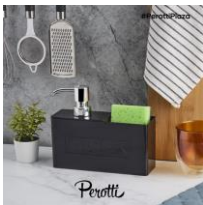

13195

13195 PEROTTI KITCHEN WHITE SIVI SABUNLUK/36

13197

13197 PEROTTI KITCHEN TAUPE SIVI SABUNLUK/36

13198

13198 PEROTTI KITCHEN GREY SIVI SABUNLUK/36

13199

13199 PEROTTI KITCHEN BLACK SIVI SABUNLUK/36